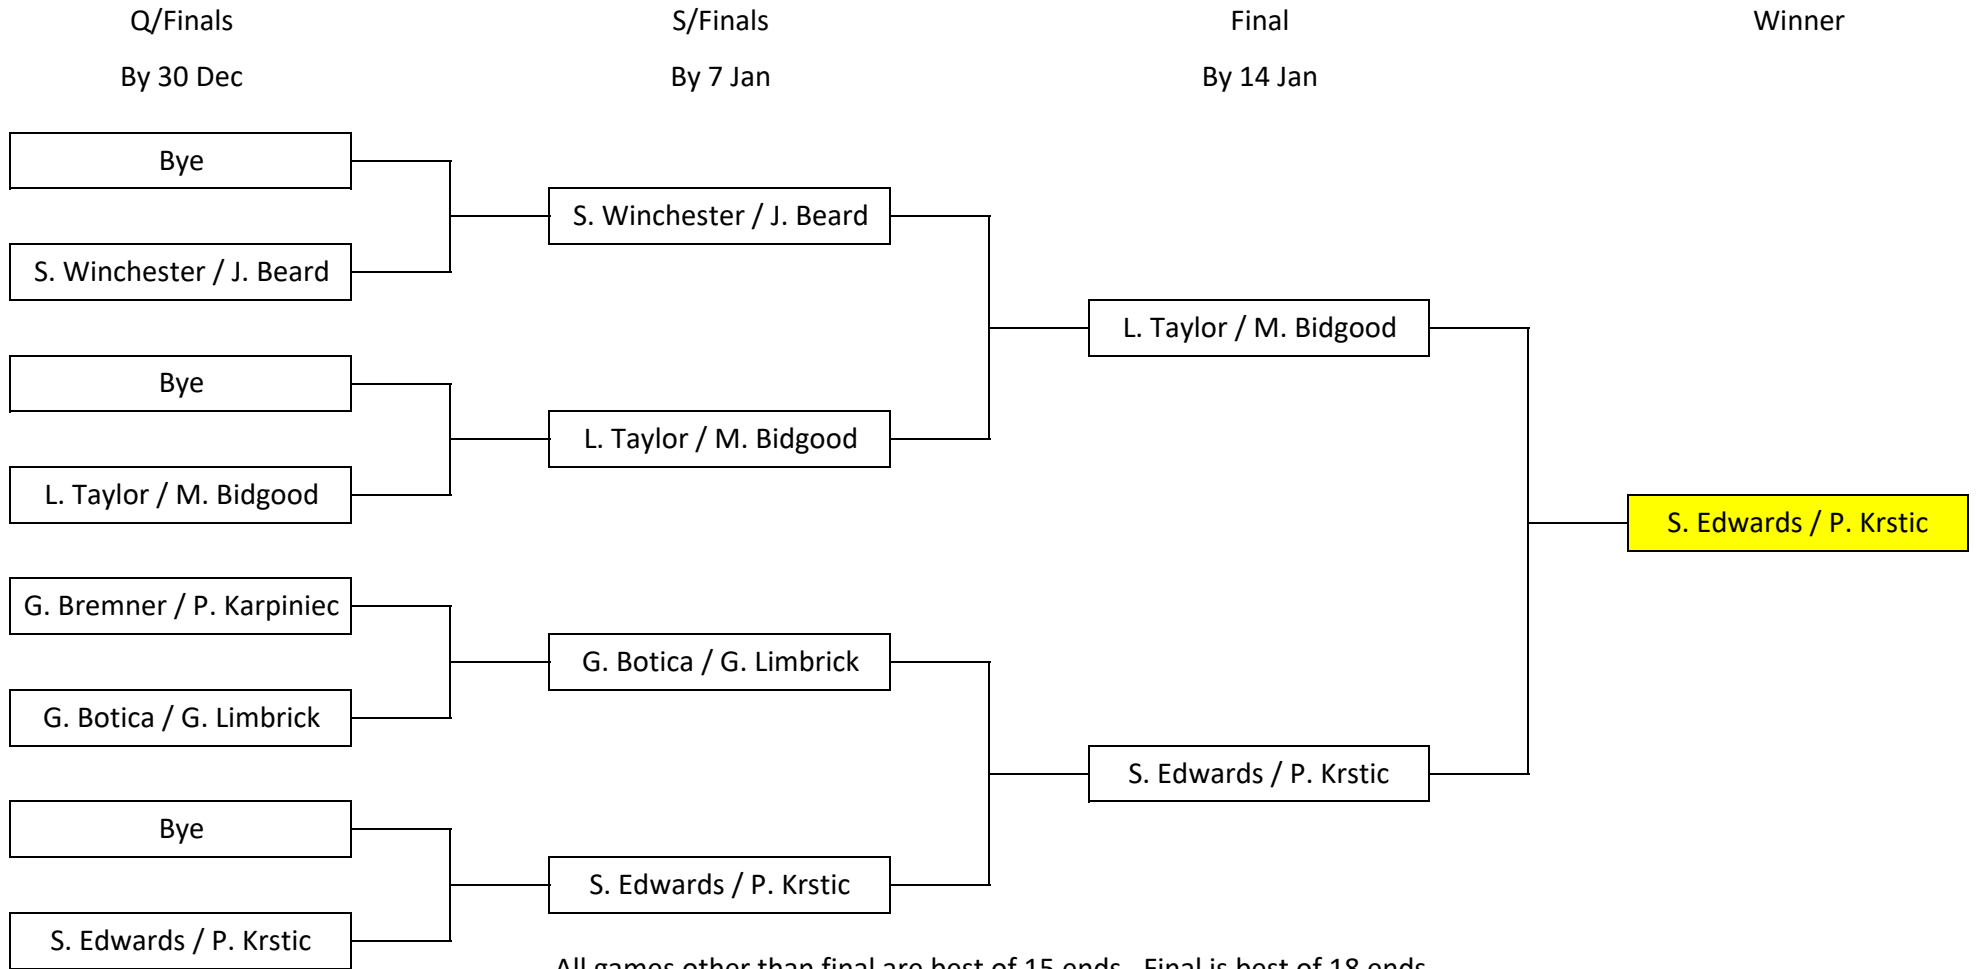

2023-24 B Grade Pairs Championship Draw

All games other than final are best of 15 ends. Final is best of 18 ends.

Any matches not played by the above dates will be decided by the toss of a coin by the Club Championship Coordinator.