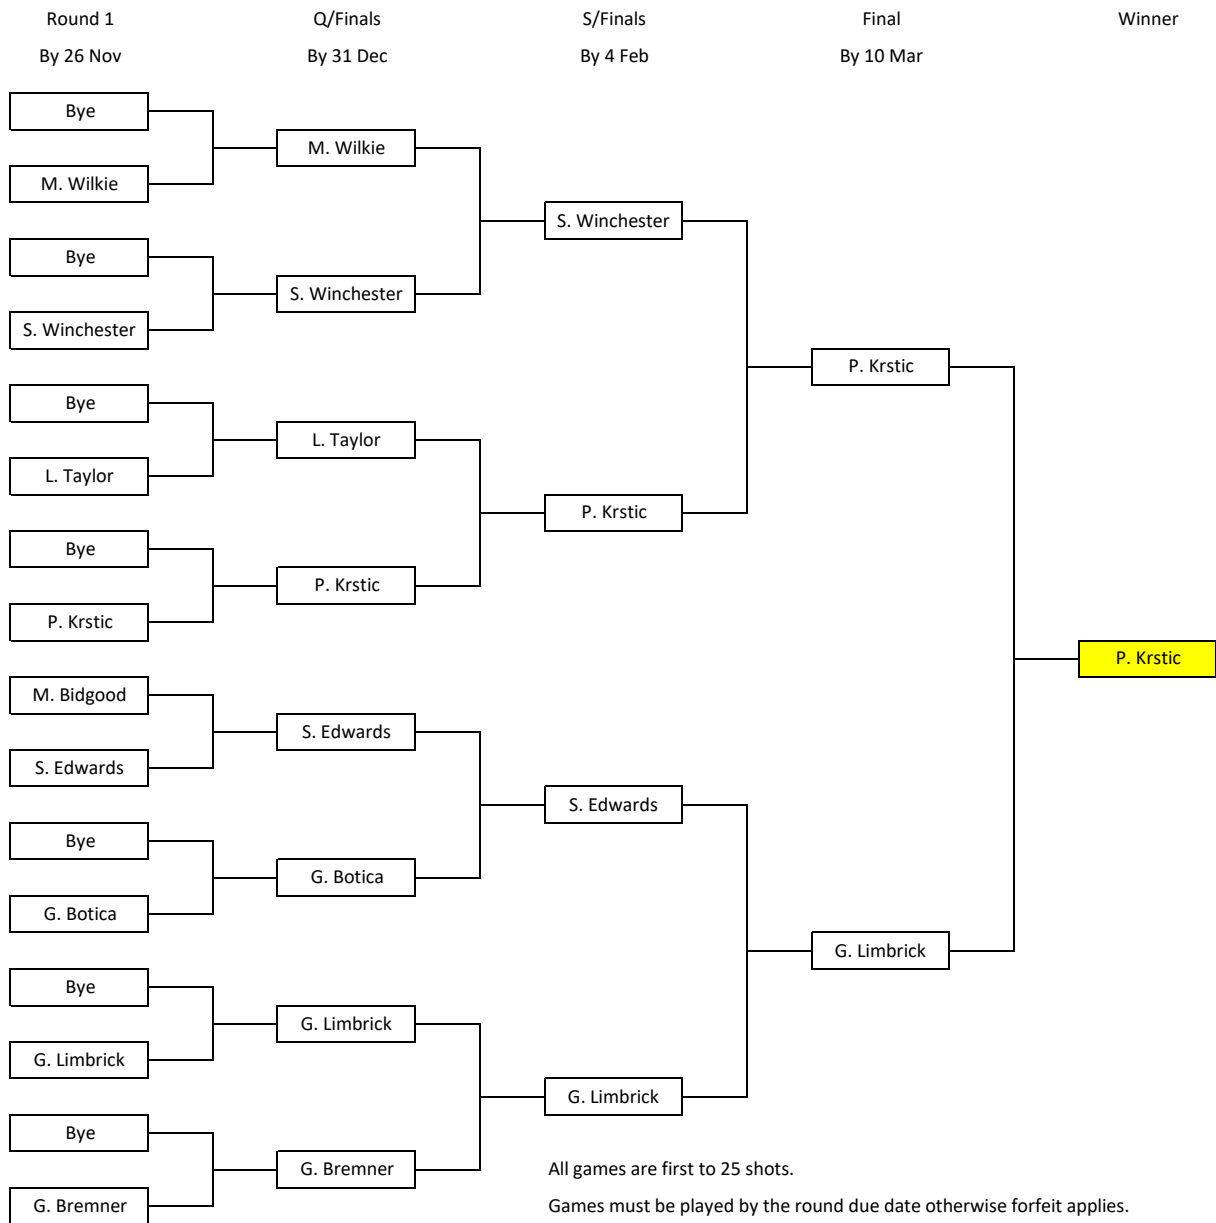

2023-24 B-Grade Singles Championship Draw

All games are first to 25 shots.
Games must be played by the round due date otherwise forfeit applies.